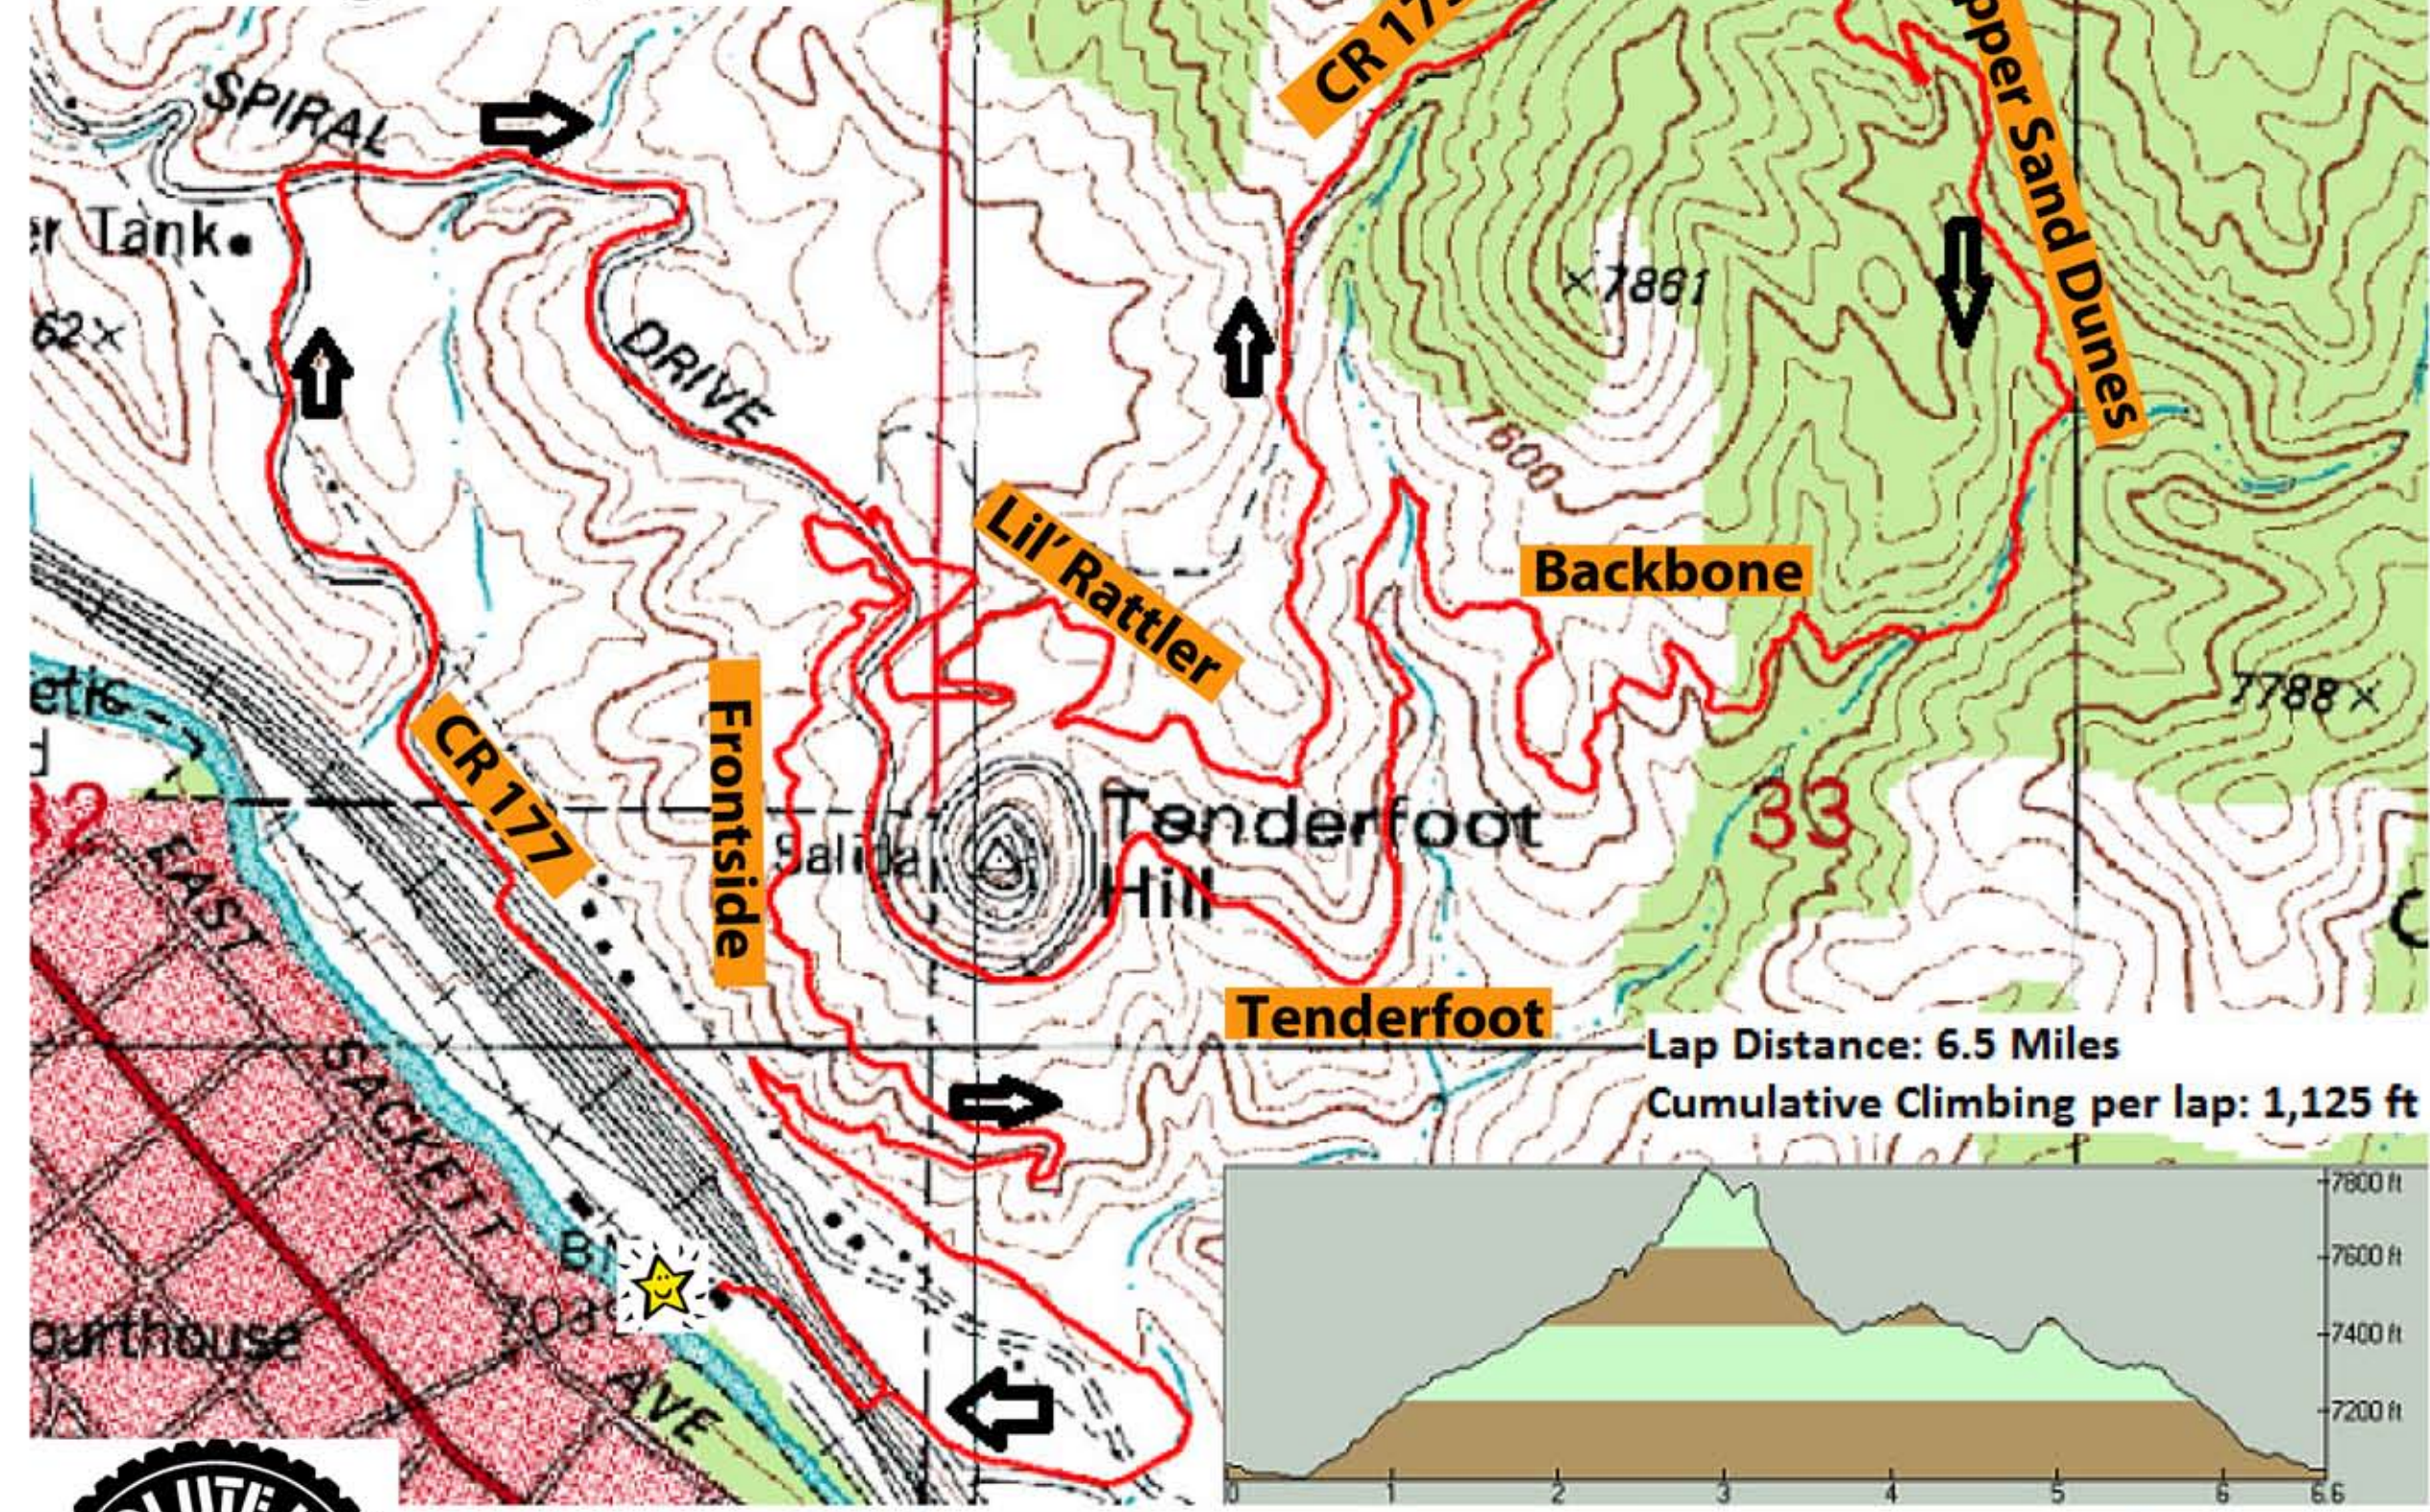

Trail Run and Cat 1 - Expert & Single Speed

Sunday June 20, 2010
On Site Registration

Trail Run - 8 am

Mountain Bike - 10:30 am
3 Laps
Cat 1 - Expert
Single Speed

START - F Street Bridge
Climb CR 177 to Lil' Rattler to CR 173 to Upper Sand Dunes
Descend to Backbone to Tenderfoot
Down CR 177
Descend Frontside